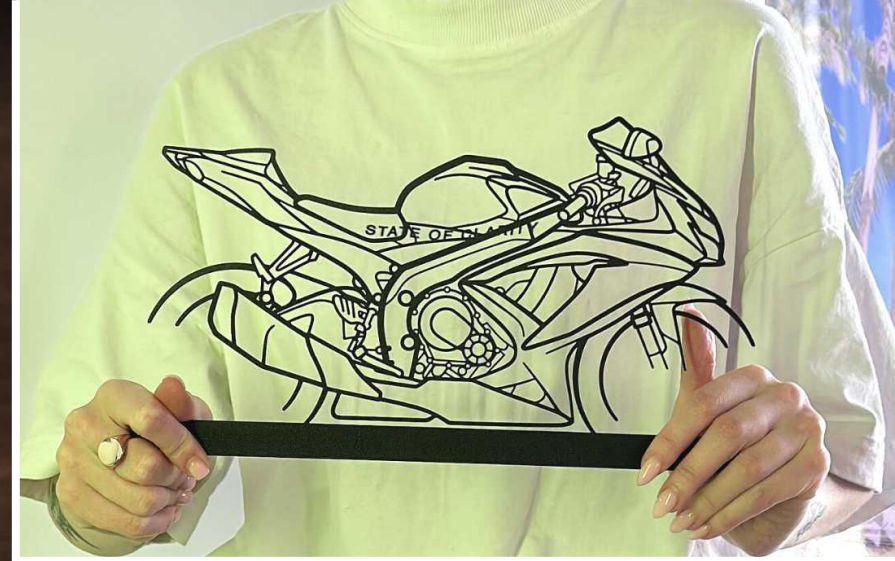

Metal

CNC-Cut Products