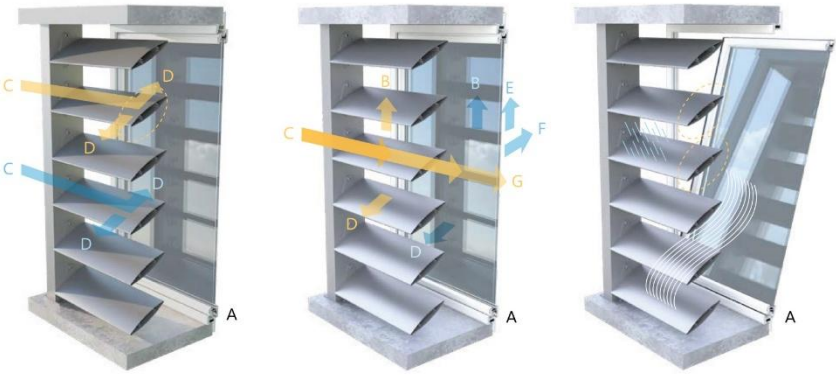

Louvers Brochure

AIRFLOW FUNCTION | MOTORIZED SYSTEM

All Available Types

Advantages

- Superior Solar Control
- Enhanced Energy Efficiency
- Weather Protection
- Improved Ventilation
- High Structural Strength
- Low Maintenance & Corrosion Resistant
- Architectural Aesthetic Appeal
- Custom Blade Angles & Spacing
- Seamless Façade Integration
- Privacy Enhancement
- Lightweight Yet Durable
- Fire-Safe & Non-Combustible Material
- Sustainable & Recyclable
- Custom Finishes Available