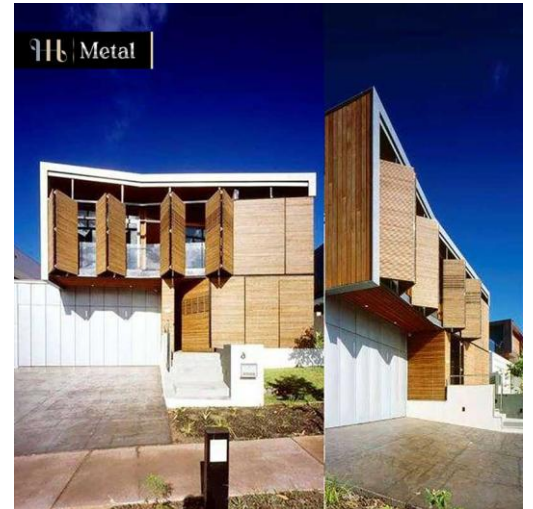

HB Metal

Designs

HB Metal