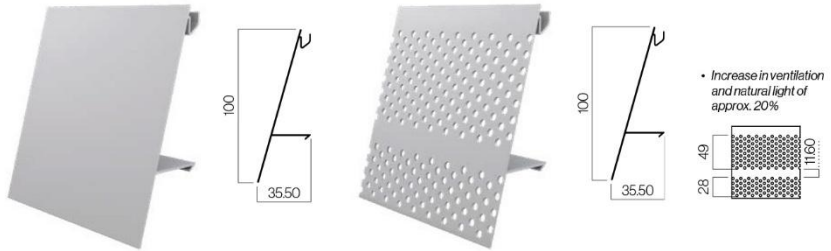

Louvers Brochure

AIRFLOW FUNCTION | MOTORIZED SYSTEM

All Available Types

Advantages

- Superior Solar Control
- Enhanced Energy Efficiency
- Weather Protection
- Improved Ventilation
- High Structural Strength
- Low Maintenance & Corrosion Resistant
- Architectural Aesthetic Appeal
- Custom Blade Angles & Spacing
- Seamless Façade Integration
- Privacy Enhancement
- Lightweight Yet Durable
- Fire-Safe & Non-Combustible Material
- Sustainable & Recyclable
- Custom Finishes Available