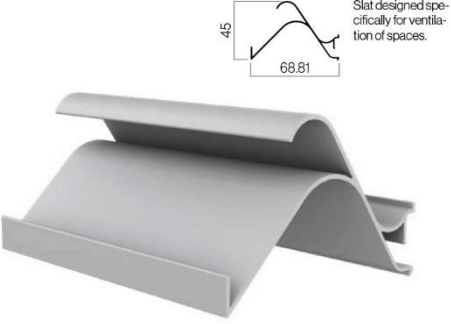

Louvers Brochure

AIRFLOW FUNCTION | MOTORIZED SYSTEM

All Available Types

Advantages

- Superior Solar Control
- Enhanced Energy Efficiency
- Weather Protection
- Improved Ventilation
- High Structural Strength
- Low Maintenance & Corrosion Resistant
- Architectural Aesthetic Appeal
- Custom Blade Angles & Spacing
- Seamless Façade Integration
- Privacy Enhancement
- Lightweight Yet Durable
- Fire-Safe & Non-Combustible Material
- Sustainable & Recyclable
- Custom Finishes Available