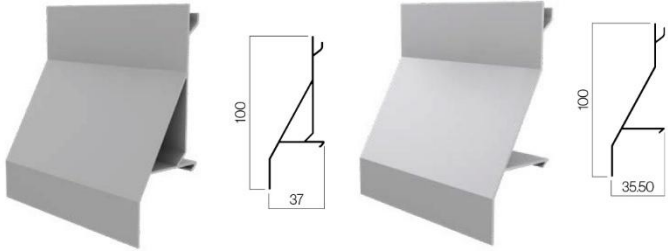

Louvers Brochure

AIRFLOW FUNCTION | MOTORIZED SYSTEM

All Available Types

Advantages

- Superior Solar Control
- Enhanced Energy Efficiency
- Weather Protection
- Improved Ventilation
- High Structural Strength
- Low Maintenance & Corrosion Resistant
- Architectural Aesthetic Appeal
- Custom Blade Angles & Spacing
- Seamless Façade Integration
- Privacy Enhancement
- Lightweight Yet Durable
- Fire-Safe & Non-Combustible Material
- Sustainable & Recyclable
- Custom Finishes Available