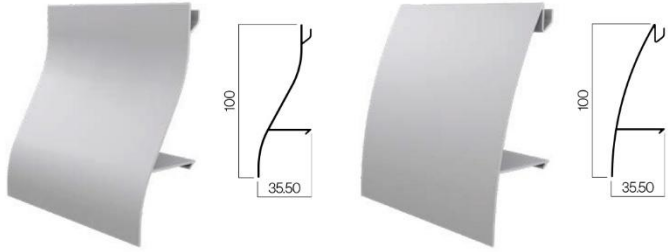

Louvers Brochure

AIRFLOW FUNCTION | MOTORIZED SYSTEM

All Available Types

Advantages

- Superior Solar Control
- Enhanced Energy Efficiency
- Weather Protection
- Improved Ventilation
- High Structural Strength
- Low Maintenance & Corrosion Resistant
- Architectural Aesthetic Appeal
- Custom Blade Angles & Spacing
- Seamless Façade Integration
- Privacy Enhancement
- Lightweight Yet Durable
- Fire-Safe & Non-Combustible Material
- Sustainable & Recyclable
- Custom Finishes Available