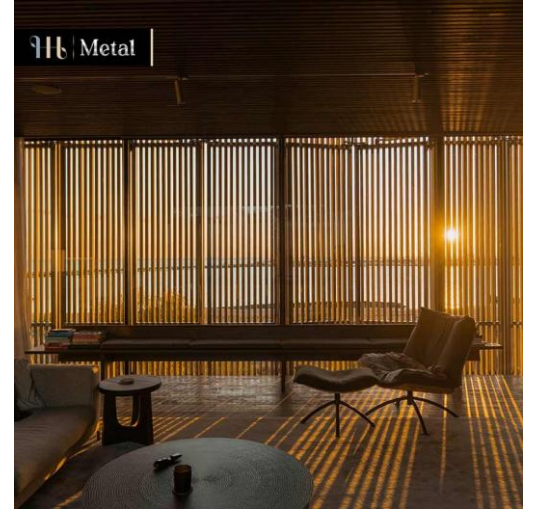

HB Metal

Designs

HB Metal