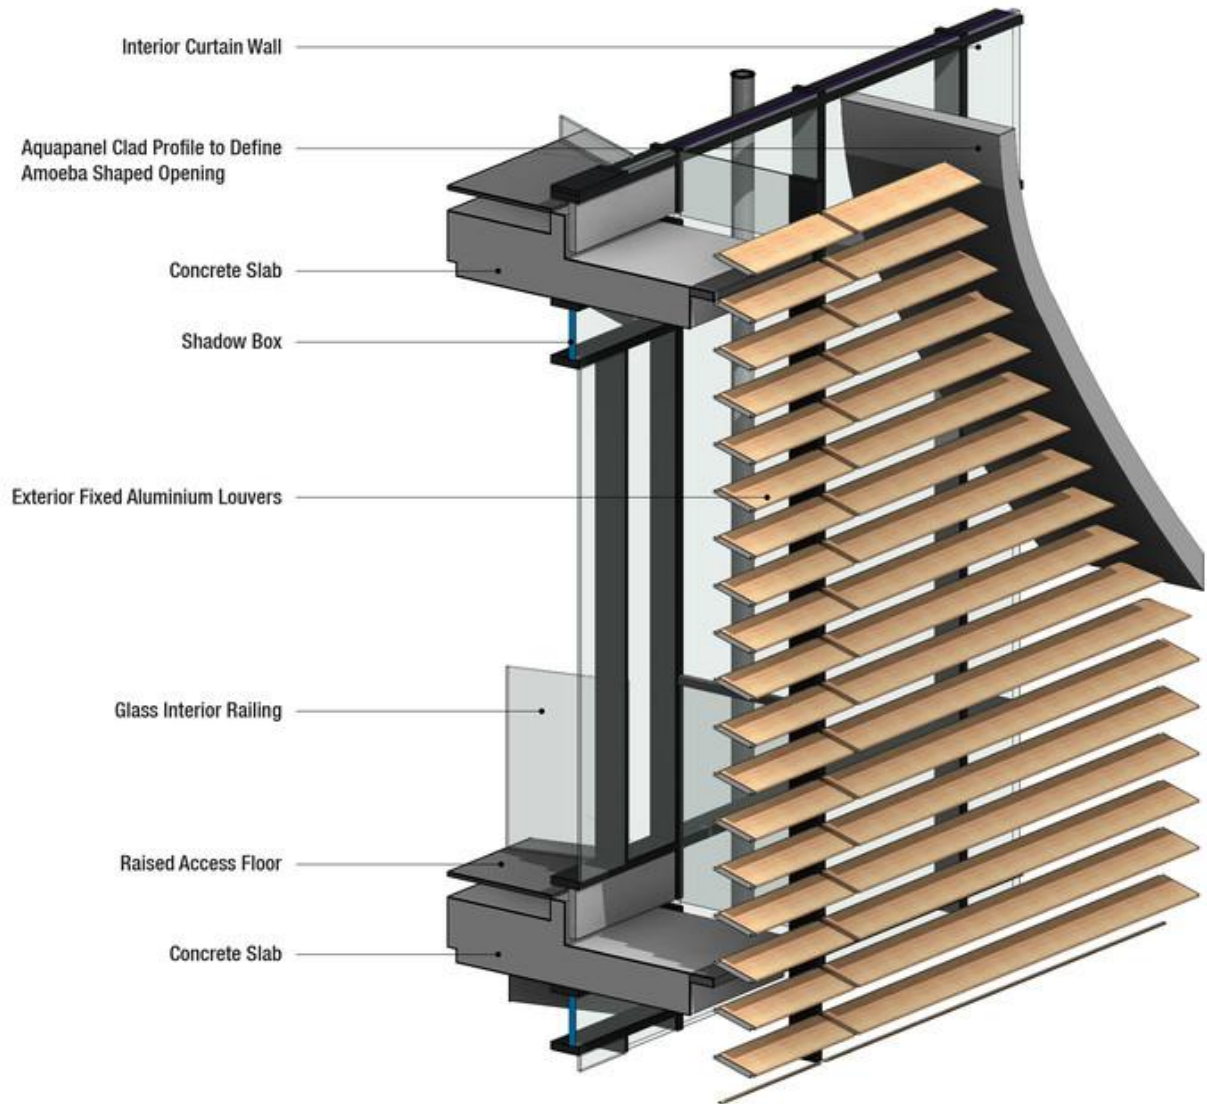

Louvers Brochure

AIRFLOW FUNCTION | MOTORIZED SYSTEM

All Available Types

Advantages

- Superior Solar Control
- Enhanced Energy Efficiency
- Weather Protection
- Improved Ventilation
- High Structural Strength
- Low Maintenance & Corrosion Resistant
- Architectural Aesthetic Appeal
- Custom Blade Angles & Spacing
- Seamless Façade Integration
- Privacy Enhancement
- Lightweight Yet Durable
- Fire-Safe & Non-Combustible Material
- Sustainable & Recyclable
- Custom Finishes Available