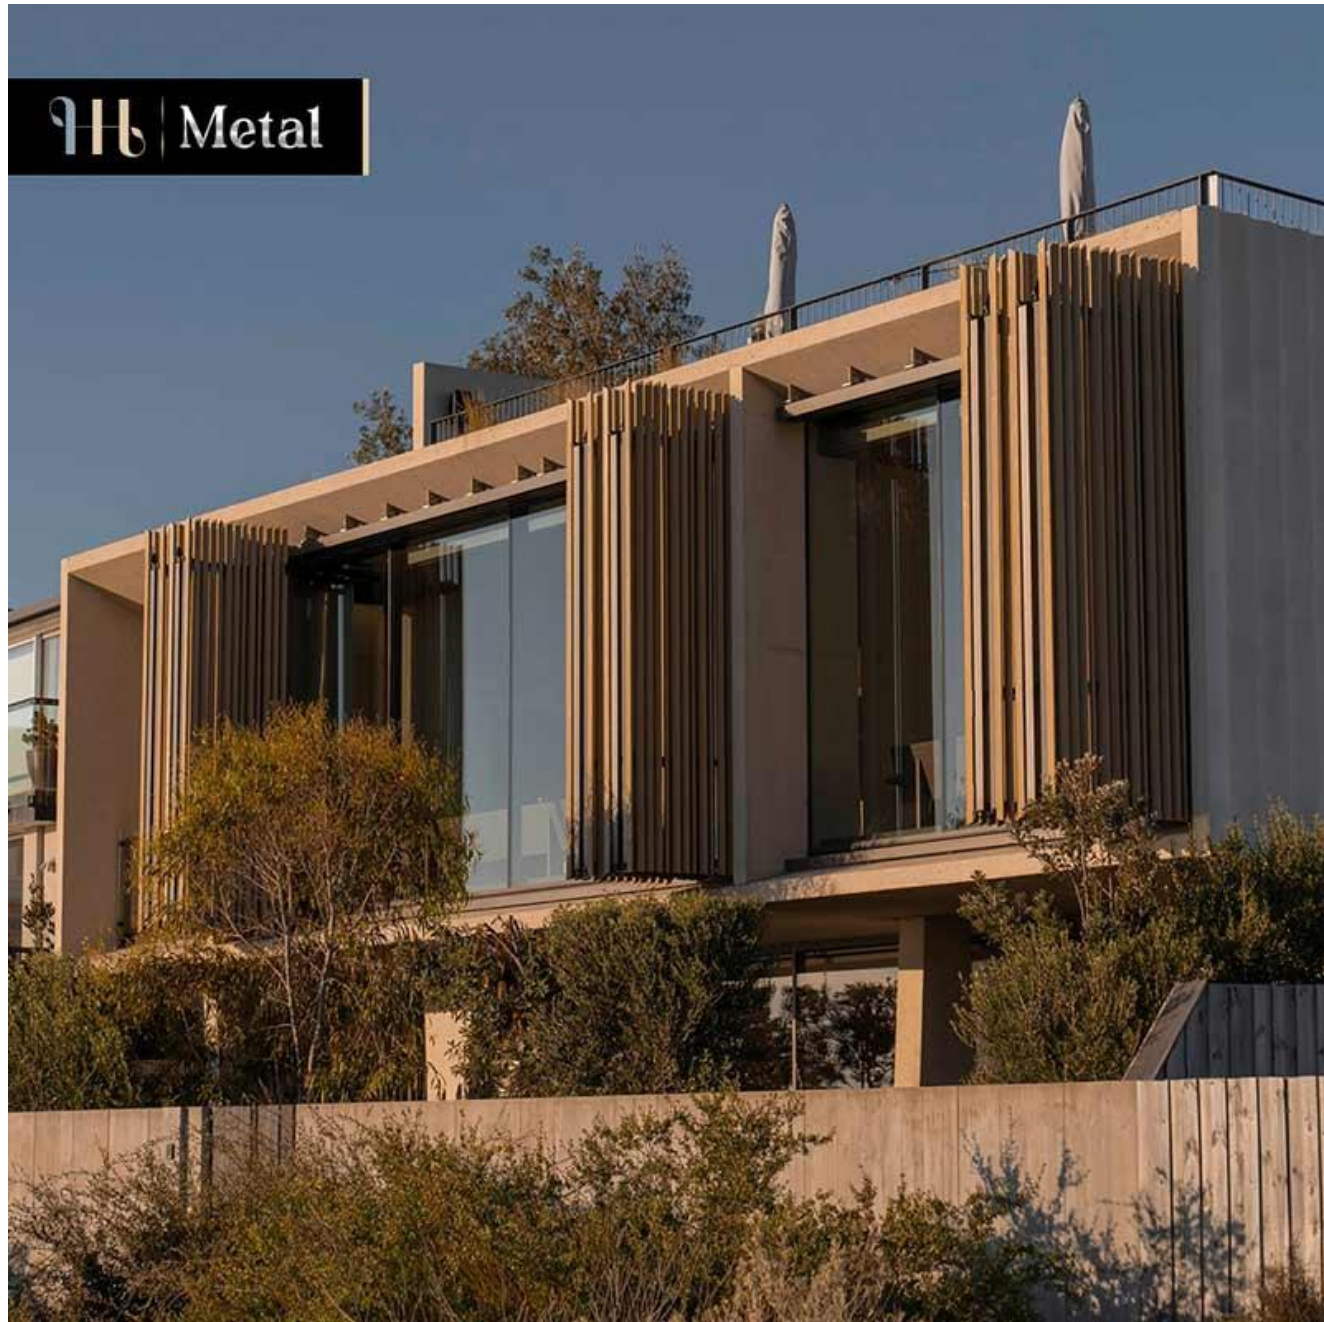

HB Metal

Designs

HB Metal