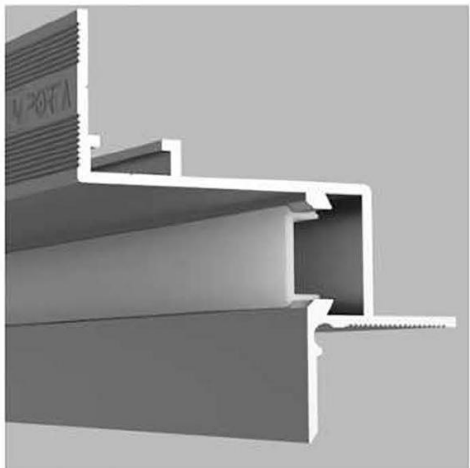

Universal Shadow Gap

Fast 90° corner connection

Anti-slip surface for better adhesive

Non-slip screw fixing line

Bigger gap with ease access to light

1.5 mm strong thickness

Smooth and durable material

Universal Shadow Gap