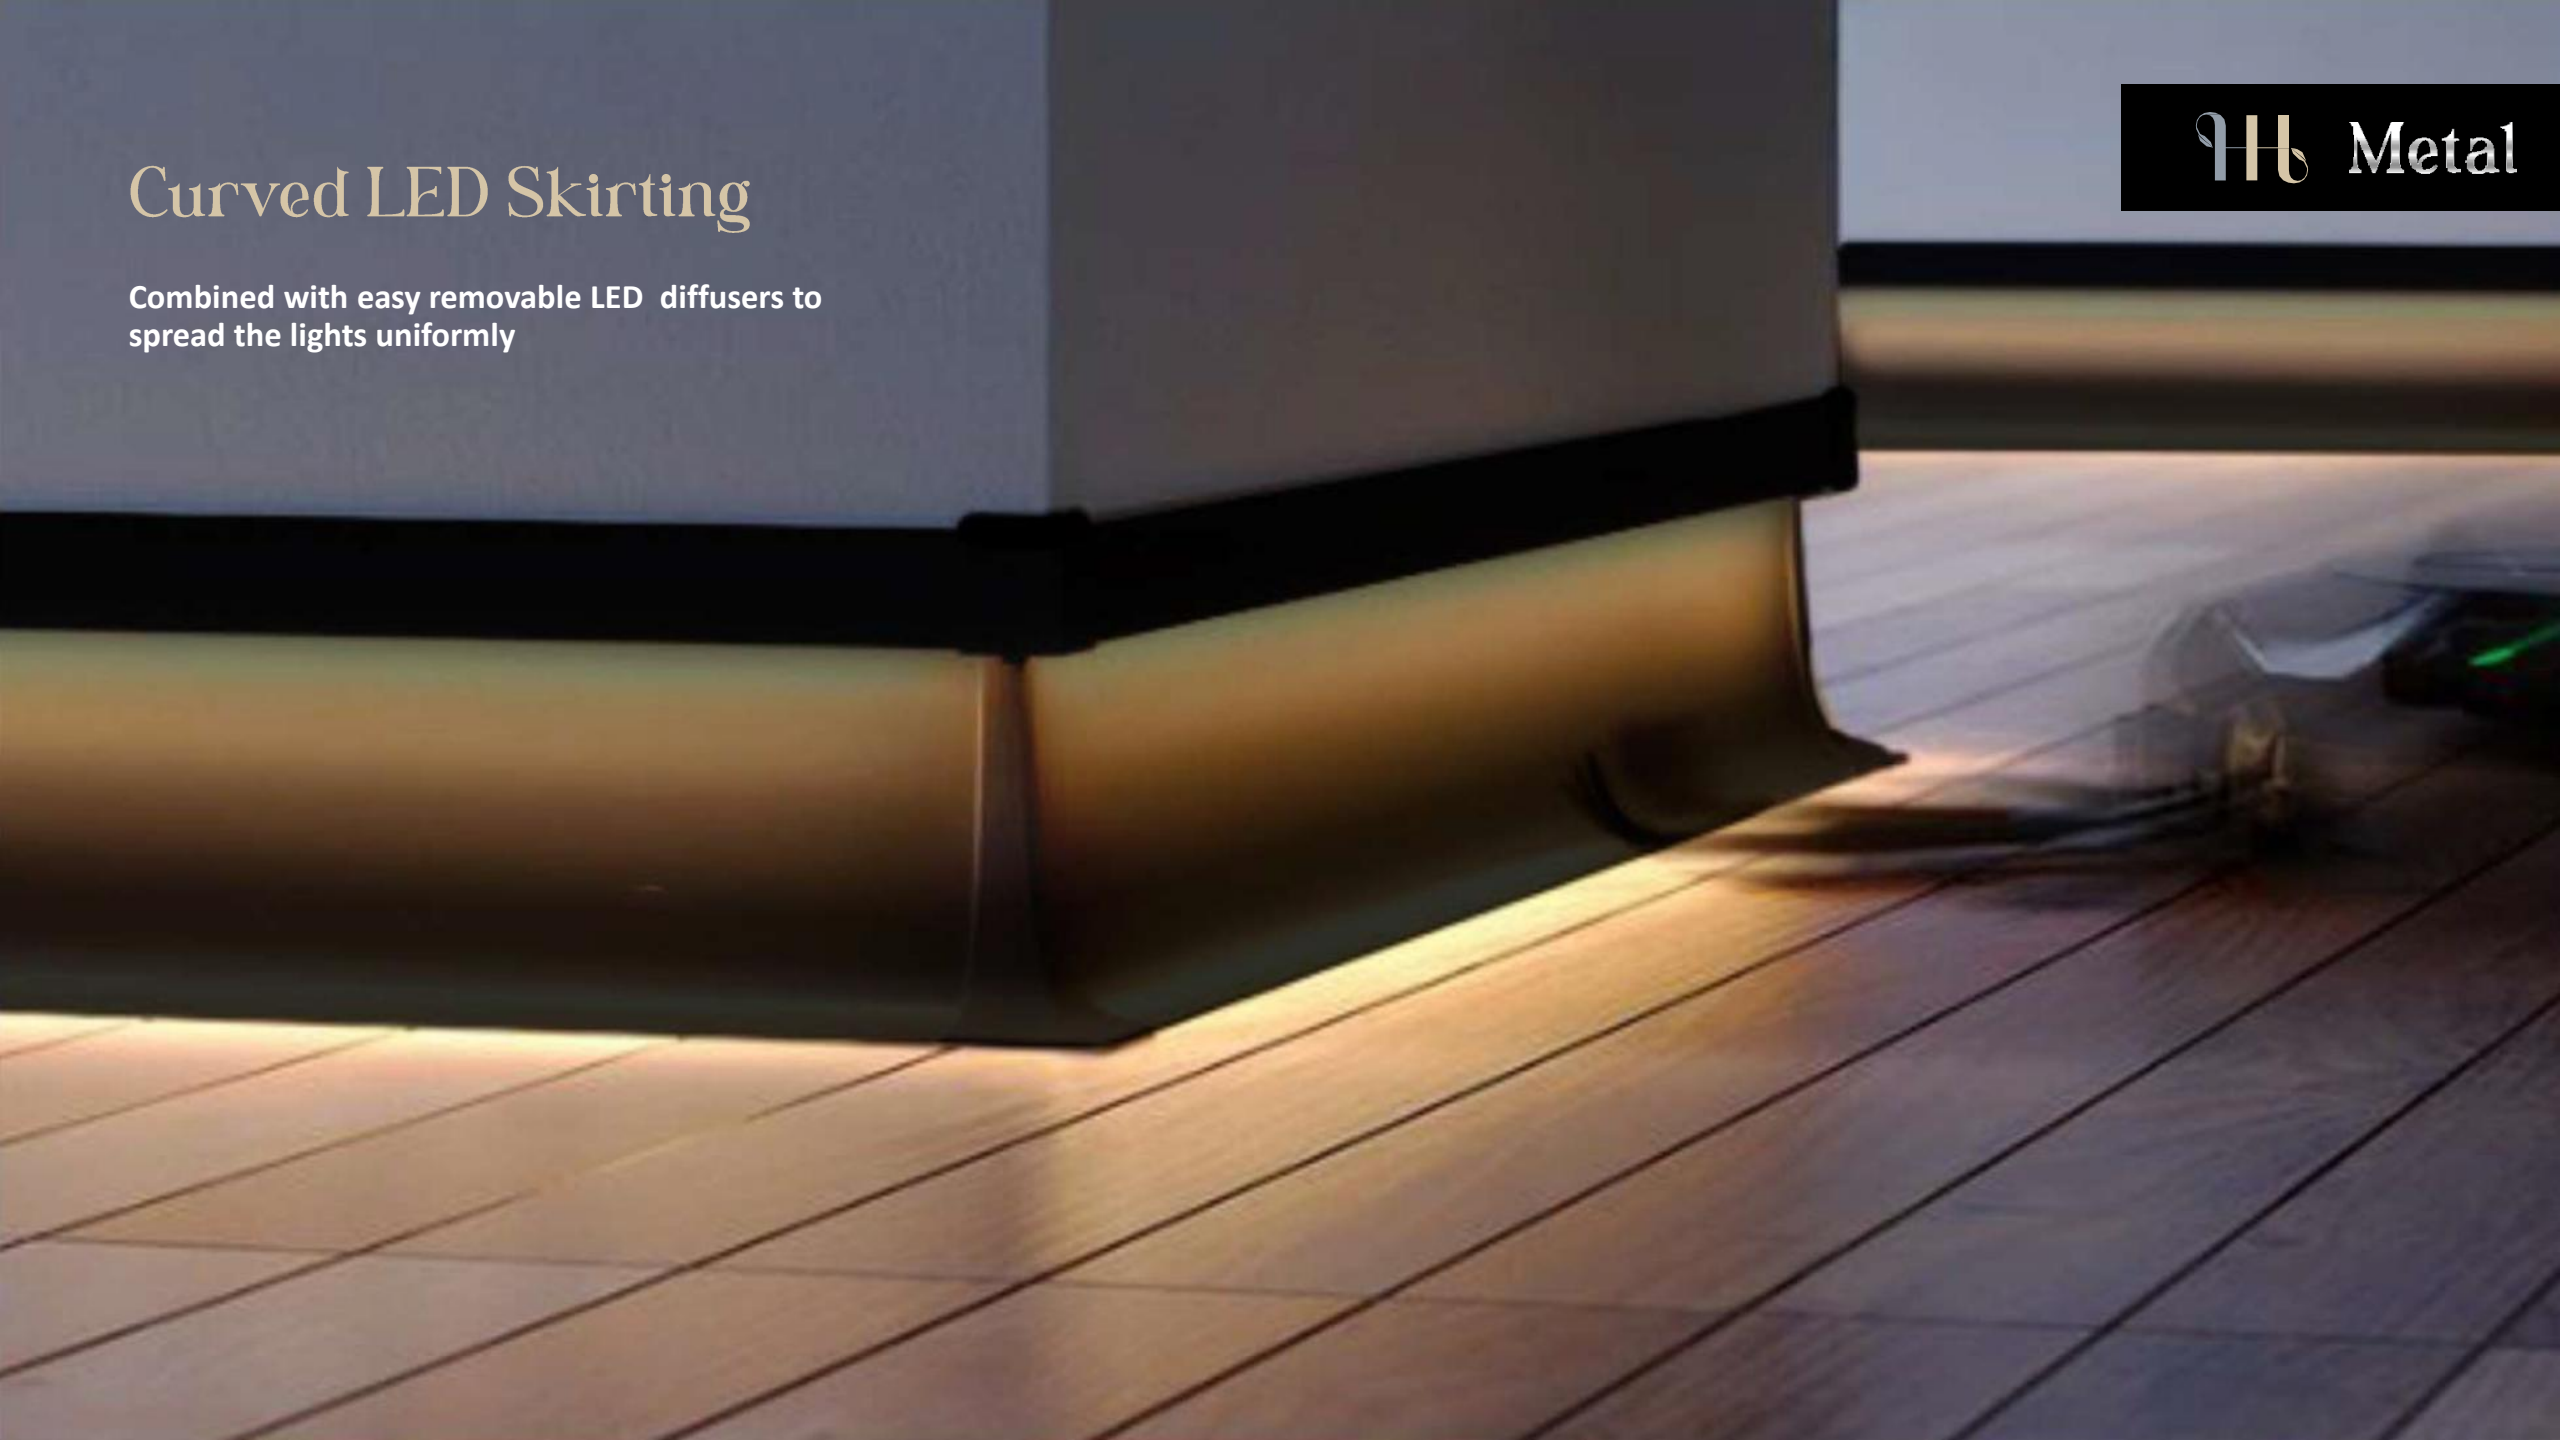

Curved LED Skirting

Length = 2.5m

Curved LED Skirting

Combined with easy removable LED diffusers to spread the lights uniformly

9H Metal

EDGE ANGLE

EDGE ANGLE

RIGHT BORDER CAP

RIGHT BORDER CAP

Curved

LED

Skirting

Easy to install accessories

Product description:

- Total size: 15 mm * 55 mm * 2000 mm
- Available color: Color- metallic gray
- Can be colored in different RAL colors by powder coating.
- Material: aluminum.
- Installation: Can be installed with LED light, without any inserts or with inserts.