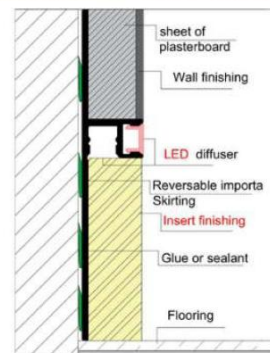

Reversible Aluminium Skirting Board for Double LED

Product description:

- Total size: 30 mm / 50 mm * 2000 mm
- Available Color : Metallic grey and can be colored in different RAL colors by powder coating.
- Material: aluminum.
- Installation: can be installed with screws , glue or sealant

Can be combined with:

MDF, Wood, Tiles, Natural stone, High pressure laminate..etc

Advantages of Reversible Aluminium Skirting Board for Double LED :

- Hiding the gaps between wall and flooring.
- Reversible design 30 mm or 50 mm .
- Suitable for various wall finishes.
- Suitable for white and black diffusers .
- Compatible with hidden doors Importa.
- 04 options of LED light installation .
- Anti-humidity protection and anti-corrosion absorption.
- Can be used like structural profile for reinforcement of all types of wall cladding .

Reversible Skirting

50MM OPTION 1

50MM OPTION 2

50MM OPTION 3

50MM OPTION 4

30MM OPTION 1

30MM OPTION 2

30MM OPTION 3