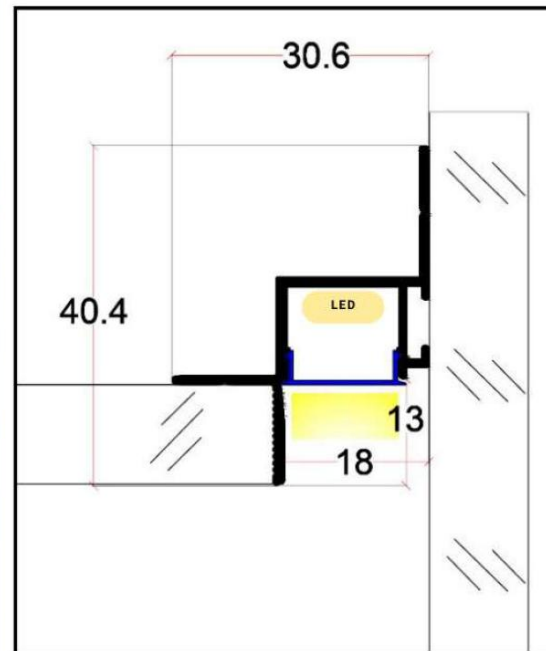

- Material:** Aluminium
- Profile Finish color:** Black, White
- Application:** Ceiling
- Profile length:** 2m

Each profile is meticulously crafted, taking into consideration even the smallest requirements.

Profile Finish color: Black , White

Application: Ceiling

Profile length: 2m

Each profile is meticulously crafted, taking into consideration even the smallest requirements.

Standard LED Shadow Gap

Combined with easy removable LED diffuser to spread the lights uniformly