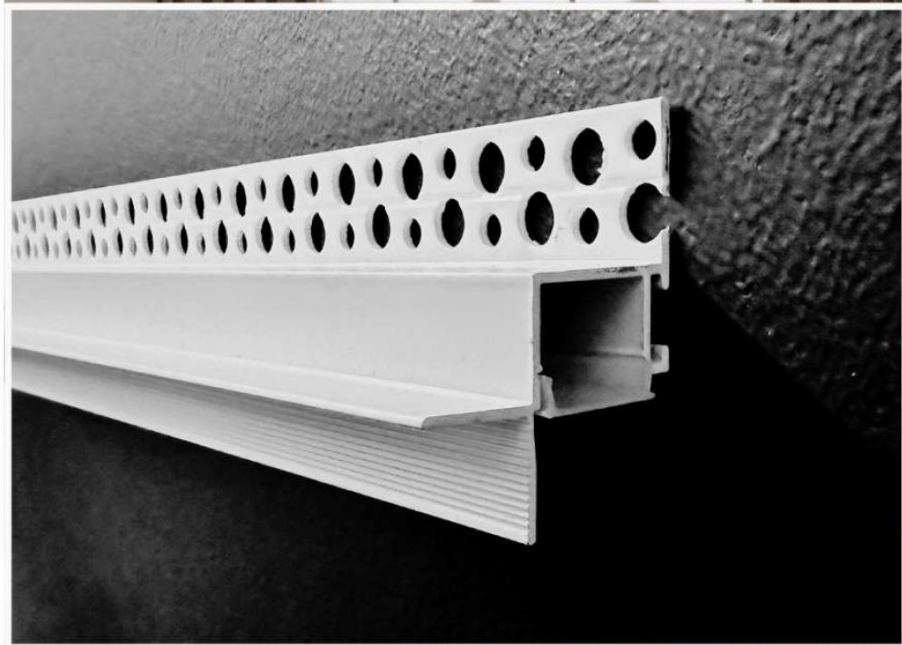

Universal Shadow Gap

Fast 90° corner connection

Anti-slip surface for better adhesive

Non-slip screw fixing line

Bigger gap with ease access to light

1.5 mm strong thickness

Smooth and durable material

Universal Shadow Gap

Combined with easy removable LED diffuser to spread the lights uniformly

Available in black color

Available in white color

**Universal
Shadow Gap**

SUITABLE WITH LIGHTS

OR WITHOUT LIGHT

Universal
Shadow Gap

Profile Finish color: Black , White

Application: Ceiling

Profile length: 2m

Each profile is meticulously crafted, taking into consideration even the smallest requirements.

Standard LED Shadow Gap

Combined with easy removable LED diffuser to spread the lights uniformly

Reversible Aluminium Skirting Board for Double LED

Product description:

- Total size: 30 mm / 50 mm * 2000 mm
- Available Color : Metallic grey and can be colored in different RAL colors by powder coating.
- Material: aluminum.
- Installation: can be installed with screws , glue or sealant