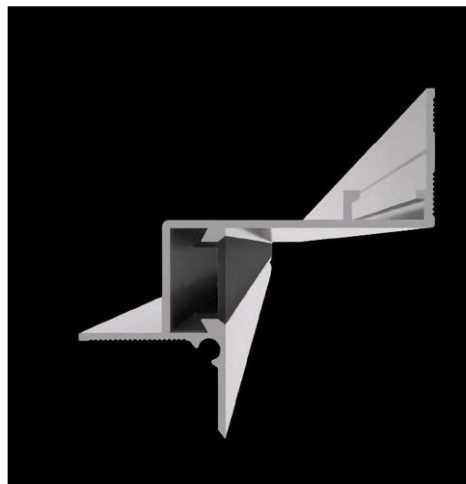

Universal Shadow Gap

Fast 90° corner connection

Anti-slip surface for better adhesive

Non-slip screw fixing line

Bigger gap with ease access to light

1.5 mm strong thickness

Smooth and durable material

Universal Shadow Gap

Combined with easy removable LED diffuser to spread the lights uniformly

Available in black color

Available in white color

**Universal
Shadow Gap**

SUITABLE WITH LIGHTS

OR WITHOUT LIGHT

Universal
Shadow Gap