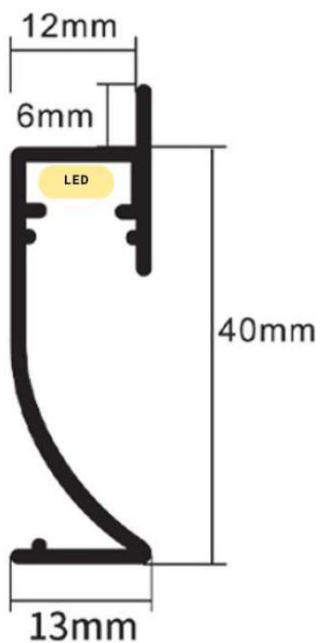

Reversible Skirting

50MM OPTION 1

50MM OPTION 2

50MM OPTION 3

50MM OPTION 4

30MM OPTION 1

30MM OPTION 2

30MM OPTION 3

30MM OPTION 4

Reversible Skirting

Available in 3 different colors

Reversible Skirting

Diffuser available in 2 different colors

Reversible Skirting

Curved LED Skirting with Diffuser

Product description:

- Total size: 46mm * 13mm * 2500 mm
- Available color: Color- Black
- Material: aluminum
- Installation: Can be installed with LED light

Advantages of Curved LED Skirting with Diffuser

- Hiding the gapes between wall and flooring.
- Suitable for various wall finishes.
- Good for installation LED lighting.

Curved LED Skirting

Length = 2.5m

Curved LED Skirting

Combined with easy removable LED diffusers to spread the lights uniformly

9H Metal

EDGE ANGLE

EDGE ANGLE

RIGHT BORDER CAP