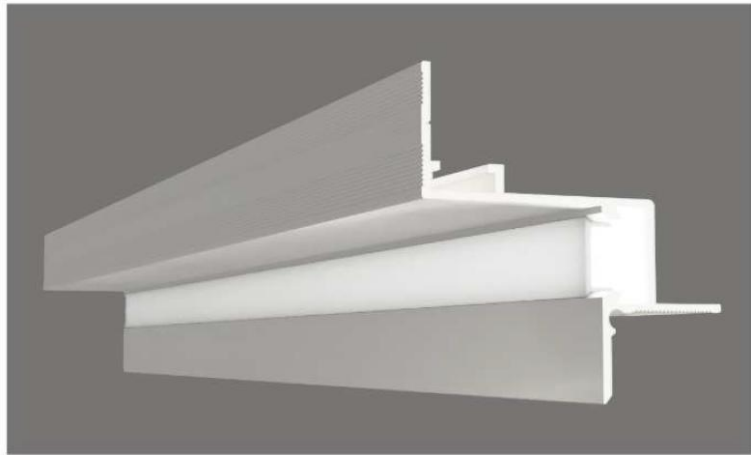

Universal Shadow Gap

Fast 90° corner connection

Anti-slip surface for better adhesive

Non-slip screw fixing line

Bigger gap with ease access to light

1.5 mm strong thickness

Smooth and durable material

Universal Shadow Gap

Combined with easy removable LED diffuser to spread the lights uniformly

Available in black color

Available in white color

**Universal
Shadow Gap**

SUITABLE WITH LIGHTS

OR WITHOUT LIGHT

Universal
Shadow Gap

Profile Finish color: Black , White

Application: Ceiling

Profile length: 2m

Each profile is meticulously crafted, taking into consideration even the smallest requirements.

Standard LED Shadow Gap

Combined with easy removable LED diffuser to spread the lights uniformly

Reversible Aluminium Skirting Board for Double LED

Product description:

- Total size: 30 mm / 50 mm * 2000 mm
- Available Color : Metallic grey and can be colored in different RAL colors by powder coating.
- Material: aluminum.
- Installation: can be installed with screws , glue or sealant