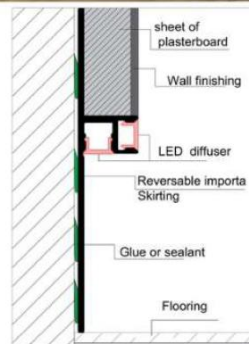

Reversible Aluminium Skirting Board for Double LED

Product description:

- Total size: 30 mm / 50 mm * 2000 mm
- Available Color : Metallic grey and can be colored in different RAL colors by powder coating.
- Material: aluminum.
- Installation: can be installed with screws , glue or sealant

Can be combined with:

MDF, Wood, Tiles, Natural stone, High pressure laminate..etc

Advantages of Reversible Aluminium Skirting Board for Double LED :

- Hiding the gaps between wall and flooring.
- Reversible design 30 mm or 50 mm .
- Suitable for various wall finishes.
- Suitable for white and black diffusers .
- Compatible with hidden doors Importa.
- 04 options of LED light installation .
- Anti-humidity protection and anti-corrosion absorption.
- Can be used like structural profile for reinforcement of all types of wall cladding .

Reversible Skirting

50MM OPTION 1

50MM OPTION 2

50MM OPTION 3

50MM OPTION 4

30MM OPTION 1

30MM OPTION 2

30MM OPTION 3