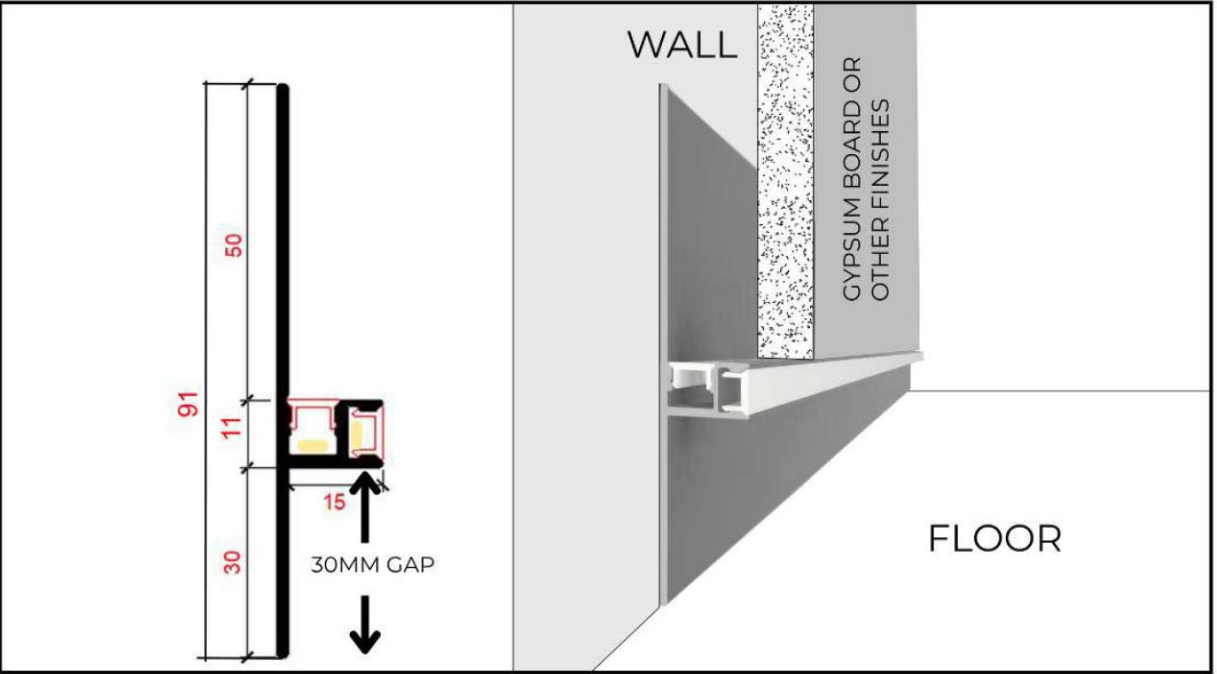

Reversible Skirting

50MM OPTION 1

50MM OPTION 2

50MM OPTION 3

50MM OPTION 4

30MM OPTION 1

30MM OPTION 2

30MM OPTION 3

30MM OPTION 4

Reversible Skirting

Available in 3 different colors

Reversible Skirting

Diffuser available in 2 different colors

Reversible Skirting

Curved LED Skirting with Diffuser

Product description:

- Total size: 46mm * 13mm * 2500 mm
- Available color: Color- Black
- Material: aluminum
- Installation: Can be installed with LED light

Advantages of Curved LED Skirting with Diffuser

- Hiding the gapes between wall and flooring.
- Suitable for various wall finishes.
- Good for installation LED lighting.