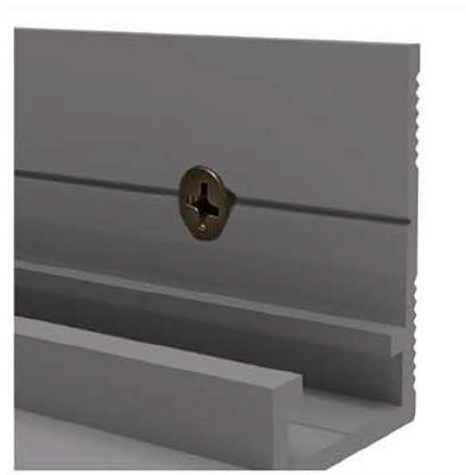

- Material:** Aluminium
- Profile Finish color:** Black, White
- Application:** Ceiling
- Profile length:** 2m

Each profile is meticulously crafted, taking into consideration even the smallest requirements.

Universal Shadow Gap

Fast 90° corner connection

Anti-slip surface for better adhesive

Non-slip screw fixing line

Bigger gap with ease access to light

1.5 mm strong thickness

Smooth and durable material

Universal Shadow Gap

Combined with easy removable LED diffuser to spread the lights uniformly

Available in black color

Available in white color

**Universal
Shadow Gap**

SUITABLE WITH LIGHTS

OR WITHOUT LIGHT

Universal
Shadow Gap

Profile Finish color: Black , White

Application: Ceiling

Profile length: 2m

Each profile is meticulously crafted, taking into consideration even the smallest requirements.

Standard LED Shadow Gap

Combined with easy removable LED diffuser to spread the lights uniformly