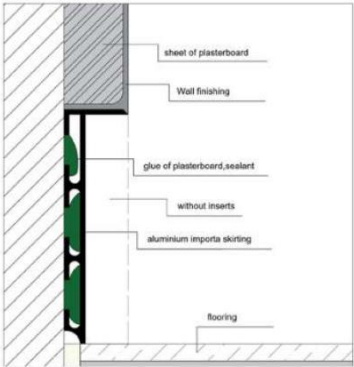

Curved LED Skirting

Length = 2.5m

Curved LED Skirting

Combined with easy removable LED diffusers to spread the lights uniformly

9H Metal

EDGE ANGLE

EDGE ANGLE

RIGHT BORDER CAP

RIGHT BORDER CAP

Curved

LED

Skirting

Easy to install accessories

Product description:

- Total size: 15 mm * 55 mm * 2000 mm
- Available color: Color- metallic gray
- Can be colored in different RAL colors by powder coating.
- Material: aluminum.
- Installation: Can be installed with LED light, without any inserts or with inserts.

The most popular materials for inserts:

MDF, Wood, Aluminium, Natural stone, high pressure laminate..etc

Advantages of hidden aluminum skirting plint TM Importa:

- Hiding the gapes between wall and flooring.
- Suitable for various wall finishes.
- Good for installation LED lighting.
- Compatible with hidden doors Importa.
- anti humidity absorption.