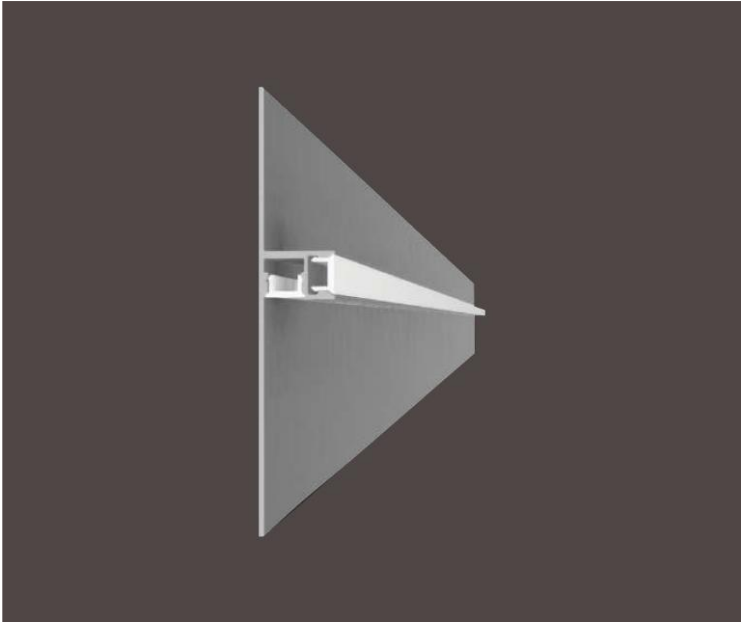

Reversible Skirting