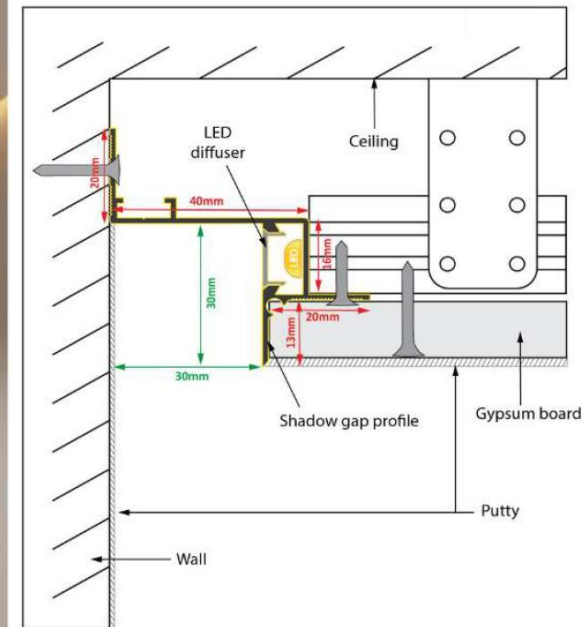

- **Material:** Aluminium
- **Profile Finish color:** Black, White
- **Application:** Ceiling
- **Profile length:** 2m

Each profile is meticulously crafted, taking into consideration even the smallest requirements.

Universal Shadow Gap