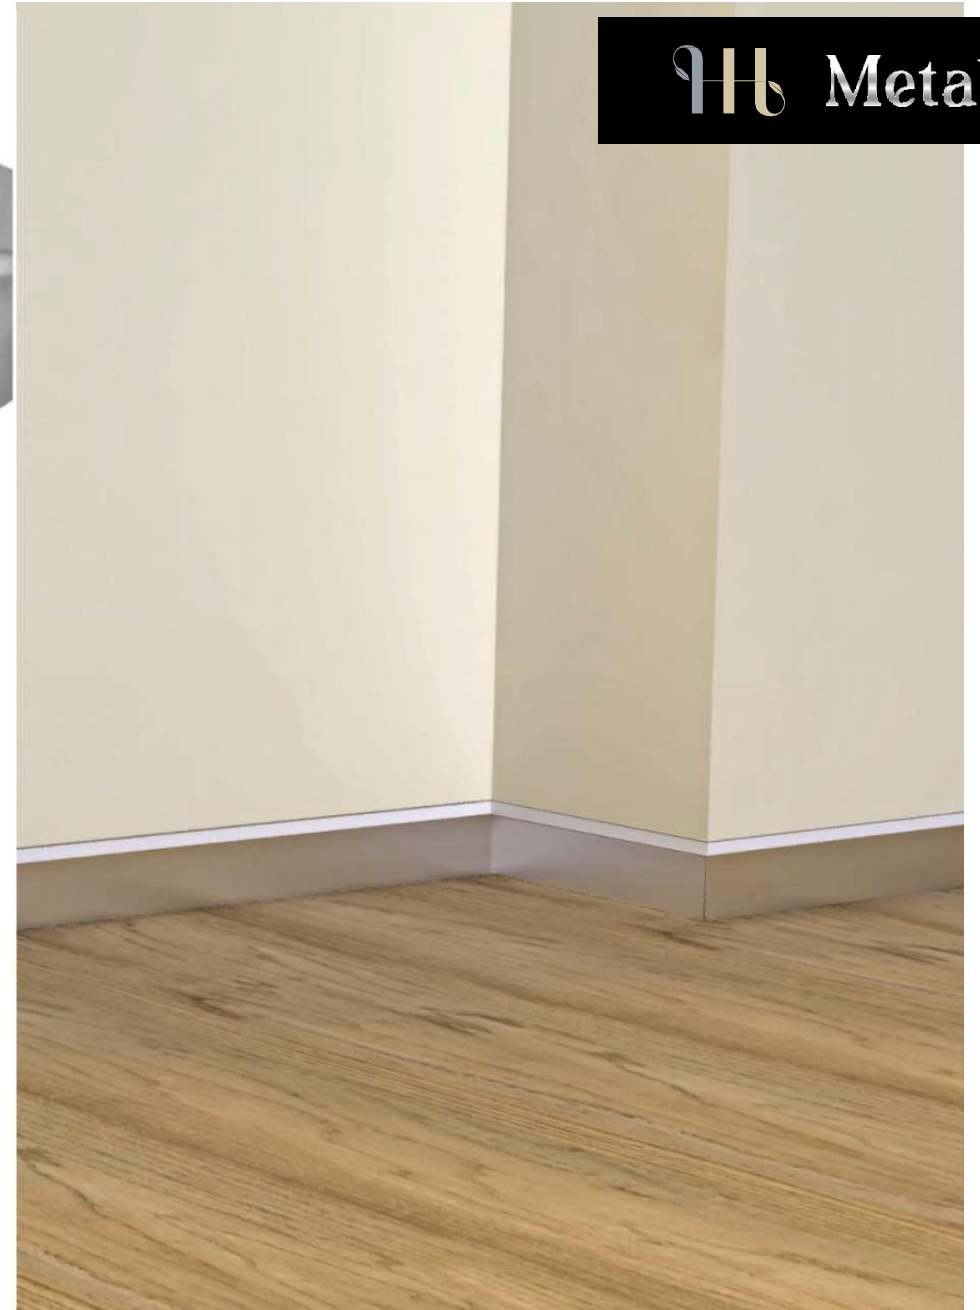

50MM OPTION 4

Reversible Skirting