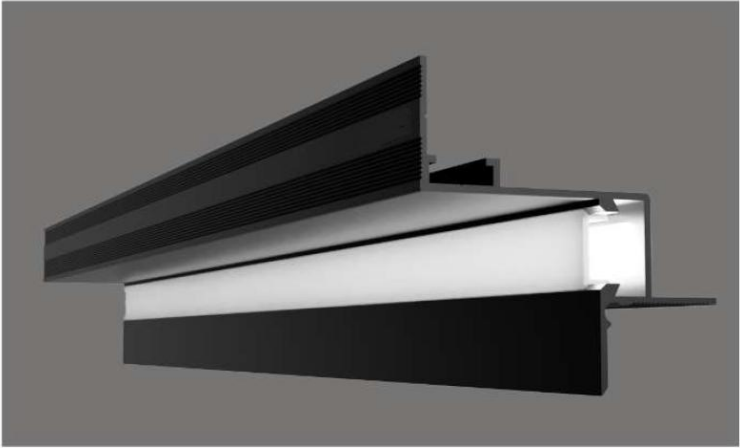

Universal Shadow Gap

Fast 90° corner connection

Anti-slip surface for better adhesive

Non-slip screw fixing line

Bigger gap with ease access to light

1.5 mm strong thickness

Smooth and durable material

Universal Shadow Gap

Combined with easy removable LED diffuser to spread the lights uniformly

Available in black color

Available in white color

**Universal
Shadow Gap**

SUITABLE WITH LIGHTS

OR WITHOUT LIGHT

Universal
Shadow Gap

Profile Finish color: Black , White

Application: Ceiling

Profile length: 2m

Each profile is meticulously crafted, taking into consideration even the smallest requirements.

Standard LED Shadow Gap

Combined with easy removable LED diffuser to spread the lights uniformly