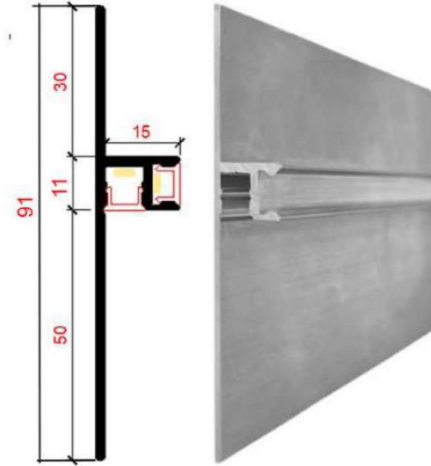

Reversible Aluminium Skirting Board for Double LED

Product description:

- Total size: 30 mm / 50 mm * 2000 mm
- Available Color : Metallic grey and can be colored in different RAL colors by powder coating.
- Material: aluminum.
- Installation: can be installed with screws , glue or sealant

Can be combined with:

MDF, Wood, Tiles, Natural stone, High pressure laminate..etc

Advantages of Reversible Aluminium Skirting Board for Double LED :

- Hiding the gaps between wall and flooring.
- Reversible design 30 mm or 50 mm .
- Suitable for various wall finishes.
- Suitable for white and black diffusers .
- Compatible with hidden doors Importa.
- 04 options of LED light installation .
- Anti-humidity protection and anti-corrosion absorption.
- Can be used like structural profile for reinforcement of all types of wall cladding .