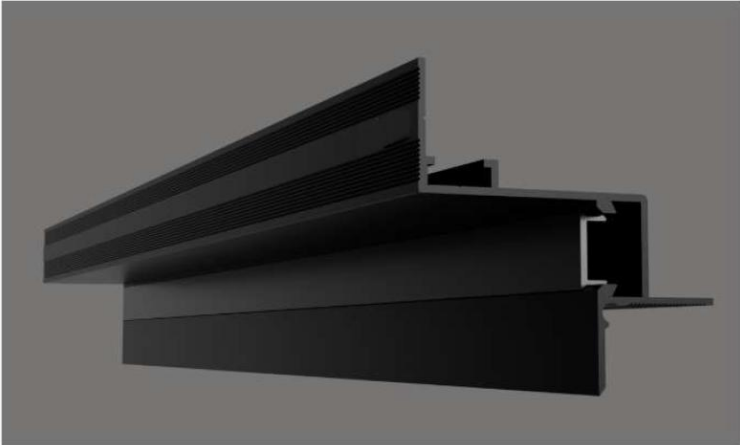

Universal Shadow Gap

Fast 90° corner connection

Anti-slip surface for better adhesive

Non-slip screw fixing line

Bigger gap with ease access to light

1.5 mm strong thickness

Smooth and durable material

Universal Shadow Gap

Combined with easy removable LED diffuser to spread the lights uniformly

Available in black color

Available in white color

**Universal
Shadow Gap**

SUITABLE WITH LIGHTS

OR WITHOUT LIGHT

Universal
Shadow Gap

Profile Finish color: Black , White

Application: Ceiling

Profile length: 2m

Each profile is meticulously crafted, taking into consideration even the smallest requirements.

Standard LED Shadow Gap

Combined with easy removable LED diffuser to spread the lights uniformly