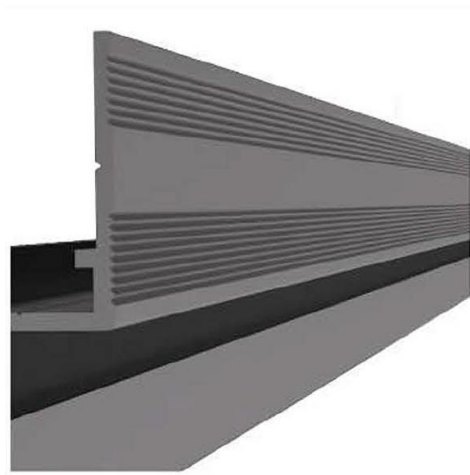

- Material:** Aluminium
- Profile Finish color:** Black, White
- Application:** Ceiling
- Profile length:** 2m

Each profile is meticulously crafted, taking into consideration even the smallest requirements.

Universal Shadow Gap

Fast 90° corner connection

Anti-slip surface for better adhesive

Non-slip screw fixing line

Bigger gap with ease access to light

1.5 mm strong thickness

Smooth and durable material

Universal Shadow Gap