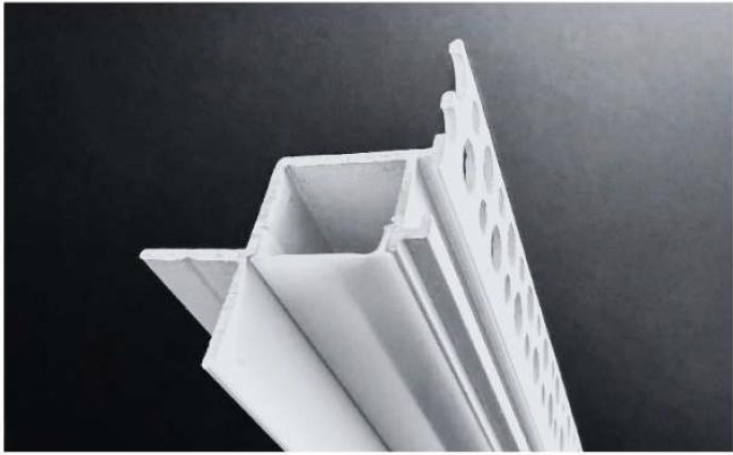

Combined with easy removable LED diffuser to spread the lights uniformly