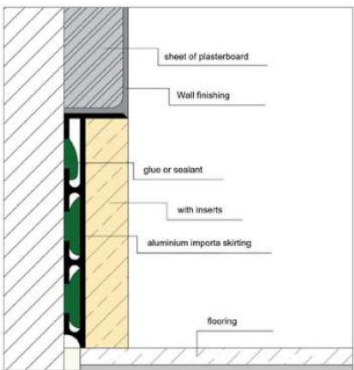

- Total size: 46mm * 13mm * 2500 mm
- Available color: Color- Black
- Material: aluminum
- Installation: Can be installed with LED light

Advantages of Curved LED Skirting with Diffuser

- Hiding the gapes between wall and flooring.
- Suitable for various wall finishes.
- Good for installation LED lighting.

Curved LED Skirting

Length = 2.5m

Curved LED Skirting

Combined with easy removable LED diffusers to spread the lights uniformly

9H Metal

EDGE ANGLE

EDGE ANGLE

RIGHT BORDER CAP

RIGHT BORDER CAP

Curved

LED

Skirting

Easy to install accessories

Product description:

- Total size: 15 mm * 55 mm * 2000 mm
- Available color: Color- metallic gray
- Can be colored in different RAL colors by powder coating.
- Material: aluminum.
- Installation: Can be installed with LED light, without any inserts or with inserts.

The most popular materials for inserts:

MDF, Wood, Aluminium, Natural stone, high pressure laminate..etc

Advantages of hidden aluminum skirting plint TM Importa:

- Hiding the gapes between wall and flooring.
- Suitable for various wall finishes.
- Good for installation LED lighting.
- Compatible with hidden doors Importa.
- anti humidity absorption.