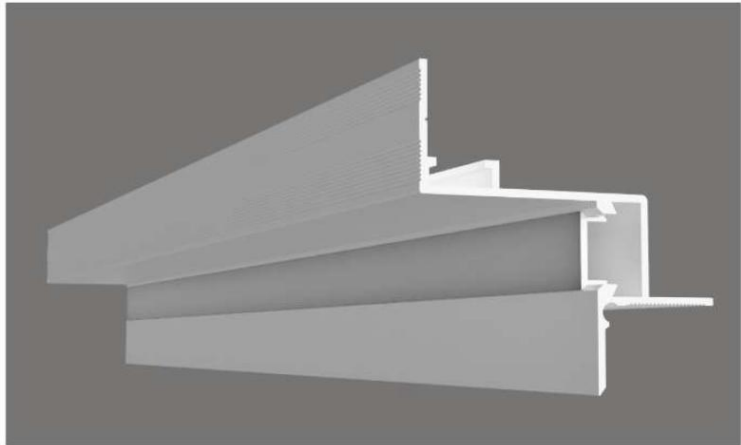

Universal Shadow Gap

Fast 90° corner connection

Anti-slip surface for better adhesive

Non-slip screw fixing line

Bigger gap with ease access to light

1.5 mm strong thickness

Smooth and durable material

Universal Shadow Gap

Combined with easy removable LED diffuser to spread the lights uniformly

Available in black color

Available in white color

**Universal
Shadow Gap**

SUITABLE WITH LIGHTS

OR WITHOUT LIGHT

Universal
Shadow Gap

Profile Finish color: Black , White

Application: Ceiling

Profile length: 2m

Each profile is meticulously crafted, taking into consideration even the smallest requirements.

Standard LED Shadow Gap

Combined with easy removable LED diffuser to spread the lights uniformly