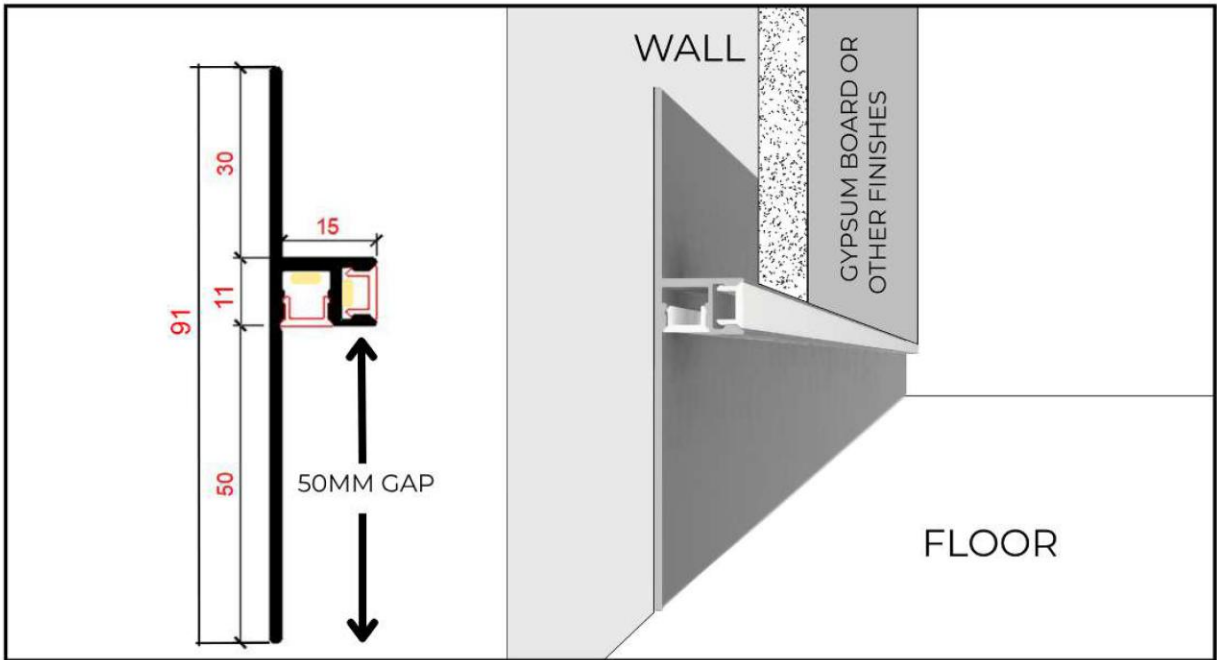

Reversible Aluminium Skirting Board for Double LED

Product description:

- Total size: 30 mm / 50 mm * 2000 mm
- Available Color : Metallic grey and can be colored in different RAL colors by powder coating.
- Material: aluminum.
- Installation: can be installed with screws , glue or sealant

Reversible Skirting

50MM OPTION 1

50MM OPTION 2

50MM OPTION 3

50MM OPTION 4

30MM OPTION 1

30MM OPTION 2

30MM OPTION 3

30MM OPTION 4

Reversible Skirting

Available in 3 different colors

Reversible Skirting

Diffuser available in 2 different colors

Reversible Skirting

Curved LED Skirting with Diffuser

Product description:

- Total size: 46mm * 13mm * 2500 mm
- Available color: Color- Black
- Material: aluminum
- Installation: Can be installed with LED light

Advantages of Curved LED Skirting with Diffuser

- Hiding the gapes between wall and flooring.
- Suitable for various wall finishes.
- Good for installation LED lighting.