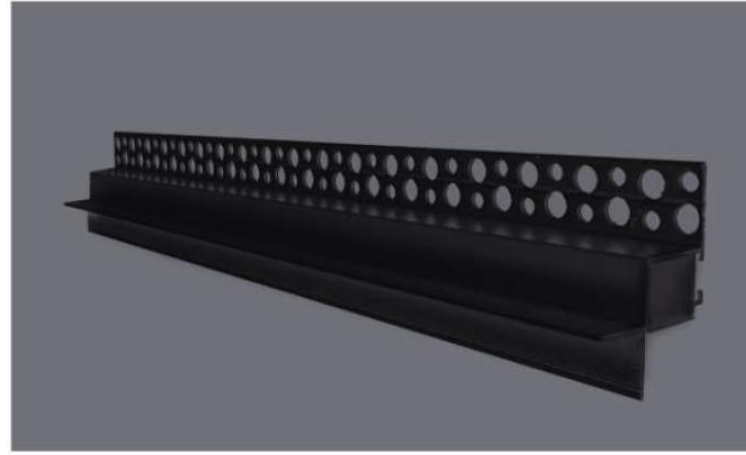

Universal Shadow Gap

Fast 90° corner connection

Anti-slip surface for better adhesive

Non-slip screw fixing line

Bigger gap with ease access to light

1.5 mm strong thickness

Smooth and durable material

Universal Shadow Gap

Combined with easy removable LED diffuser to spread the lights uniformly

Available in black color

Available in white color

**Universal
Shadow Gap**

SUITABLE WITH LIGHTS

OR WITHOUT LIGHT

Universal
Shadow Gap

Profile Finish color: Black , White

Application: Ceiling

Profile length: 2m

Each profile is meticulously crafted, taking into consideration even the smallest requirements.

Standard LED Shadow Gap

Combined with easy removable LED diffuser to spread the lights uniformly

Reversible Aluminium Skirting Board for Double LED

Product description:

- Total size: 30 mm / 50 mm * 2000 mm
- Available Color : Metallic grey and can be colored in different RAL colors by powder coating.
- Material: aluminum.
- Installation: can be installed with screws , glue or sealant