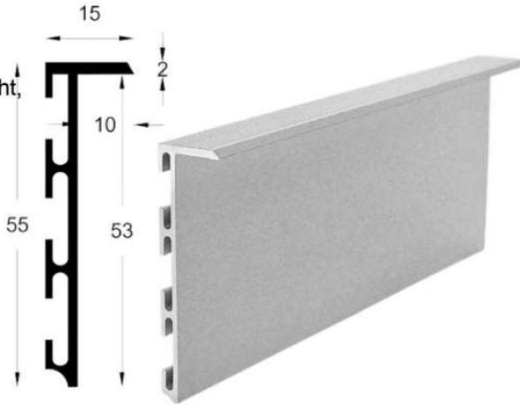

- Total size: 46mm * 13mm * 2500 mm
- Available color: Color- Black
- Material: aluminum
- Installation: Can be installed with LED light

Advantages of Curved LED Skirting with Diffuser

- Hiding the gapes between wall and flooring.
- Suitable for various wall finishes.
- Good for installation LED lighting.

Curved LED Skirting

Length = 2.5m

Curved LED Skirting

Combined with easy removable LED diffusers to spread the lights uniformly

9H Metal

EDGE ANGLE

EDGE ANGLE

RIGHT BORDER CAP

RIGHT BORDER CAP

Curved

LED

Skirting

Easy to install accessories

Product description:

- Total size: 15 mm * 55 mm * 2000 mm
- Available color: Color- metallic gray
- Can be colored in different RAL colors by powder coating.
- Material: aluminum.
- Installation: Can be installed with LED light, without any inserts or with inserts.

The most popular materials for inserts:

MDF, Wood, Aluminium, Natural stone, high pressure laminate..etc

Advantages of hidden aluminum skirting plint TM Importa:

- Hiding the gapes between wall and flooring.
- Suitable for various wall finishes.
- Good for installation LED lighting.
- Compatible with hidden doors Importa.
- anti humidity absorption.