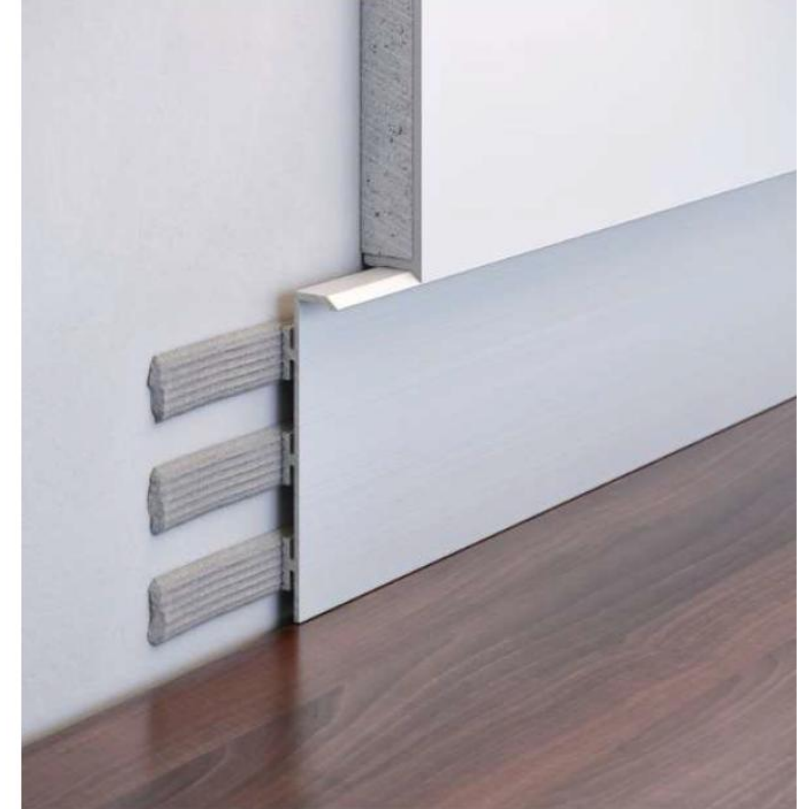

RIGHT BORDER CAP

Curved

LED

Skirting

Easy to install accessories

Product description:

- Total size: 15 mm * 55 mm * 2000 mm
- Available color: Color- metallic gray
- Can be colored in different RAL colors by powder coating.
- Material: aluminum.
- Installation: Can be installed with LED light, without any inserts or with inserts.

The most popular materials for inserts:

MDF, Wood, Aluminium, Natural stone, high pressure laminate..etc

Advantages of hidden aluminum skirting plint TM Importa:

- Hiding the gapes between wall and flooring.
- Suitable for various wall finishes.
- Good for installation LED lighting.
- Compatible with hidden doors Importa.
- anti humidity absorption.

Classic Skirting

HH Metal

**Classic
Skirting**

Suitable for various finishes

Classic Skirting

WITH VARIOUS TYPES OF INSERT OPTIONS

WITHOUT INSERT OPTION

THANK YOU